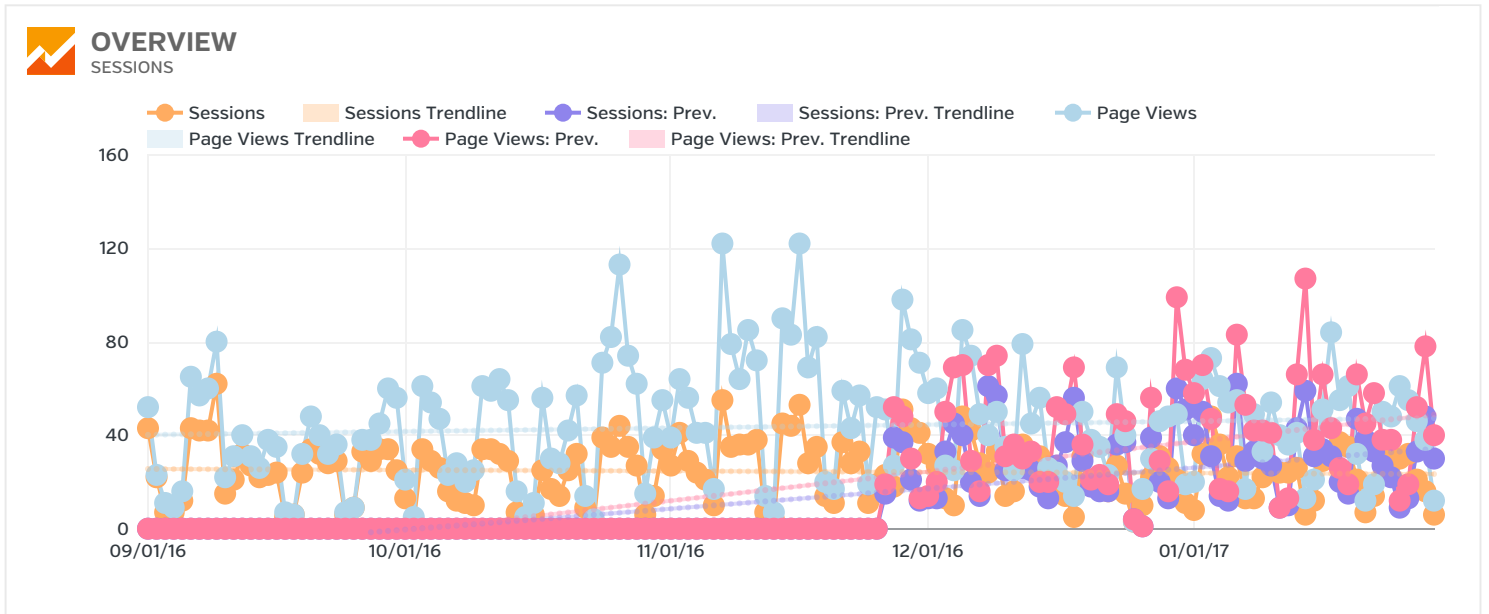

Google Analytics - Summary

09/01/2016 - 01/29/2017 [compared to 04/03/2016 - 08/31/2016]

ALL TRAFFIC SESSIONS

3,694
PREVIOUS: 1,897

↑94.73%

ALL REFERRALS SESSIONS

335
PREVIOUS: 250

↑34%

TOP TRAFFIC SESSIONS

CHANNELS	SESSIONS	NEW USERS	BOUNCE RATE	PAGES / SESSION	AVG. SESSION DURATION	TRANSACTIONS	REVENUE	ECOMMERCE CONVERSION RATE
Organic Search	▲148.89% 2,698 vs 1,084	▲136.25% 2,157 vs 913	▼-22.00% 58.93% vs 75.55%	▲23.08% 1.82 vs 1.48	▲18.97% 1:12 vs 1:01	0.00% 0 vs 0	0.00% $0.00 vs $0.00	0.00% 0.00% vs 0.00%
Direct	▲17.41% 661 vs 563	▲12.72% 523 vs 464	▼-9.56% 72.77% vs 80.46%	▲15.04% 1.57 vs 1.37	▲71.73% 1:17 vs 0:45	0.00% 0 vs 0	0.00% $0.00 vs $0.00	0.00% 0.00% vs 0.00%
Referral	▲46.00% 219 vs 150	▼-20.30% 106 vs 133	▼-67.89% 27.40% vs 85.33%	▲62.81% 1.99 vs 1.22	▲6,234.04% 3:12 vs 0:03	0.00% 0 vs 0	0.00% $0.00 vs $0.00	0.00% 0.00% vs 0.00%
Social	▲16.00% 116 vs 100	▼-40.91% 52 vs 88	▼-53.89% 39.66% vs 86.00%	▲43.68% 1.77 vs 1.23	▲1,487.67% 2:39 vs 0:10	0.00% 0 vs 0	0.00% $0.00 vs $0.00	0.00% 0.00% vs 0.00%